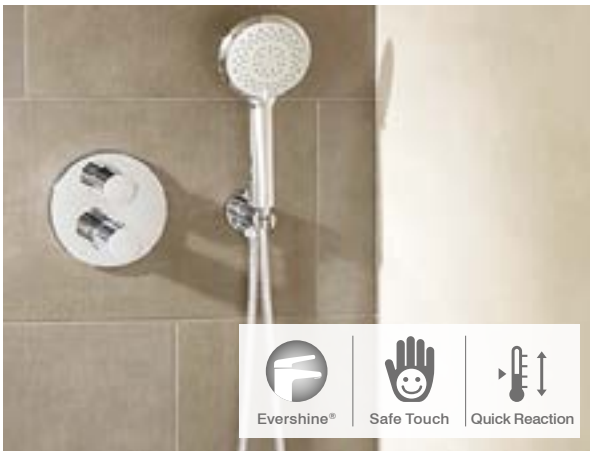

T-1000 Round

Dimensions in cm.