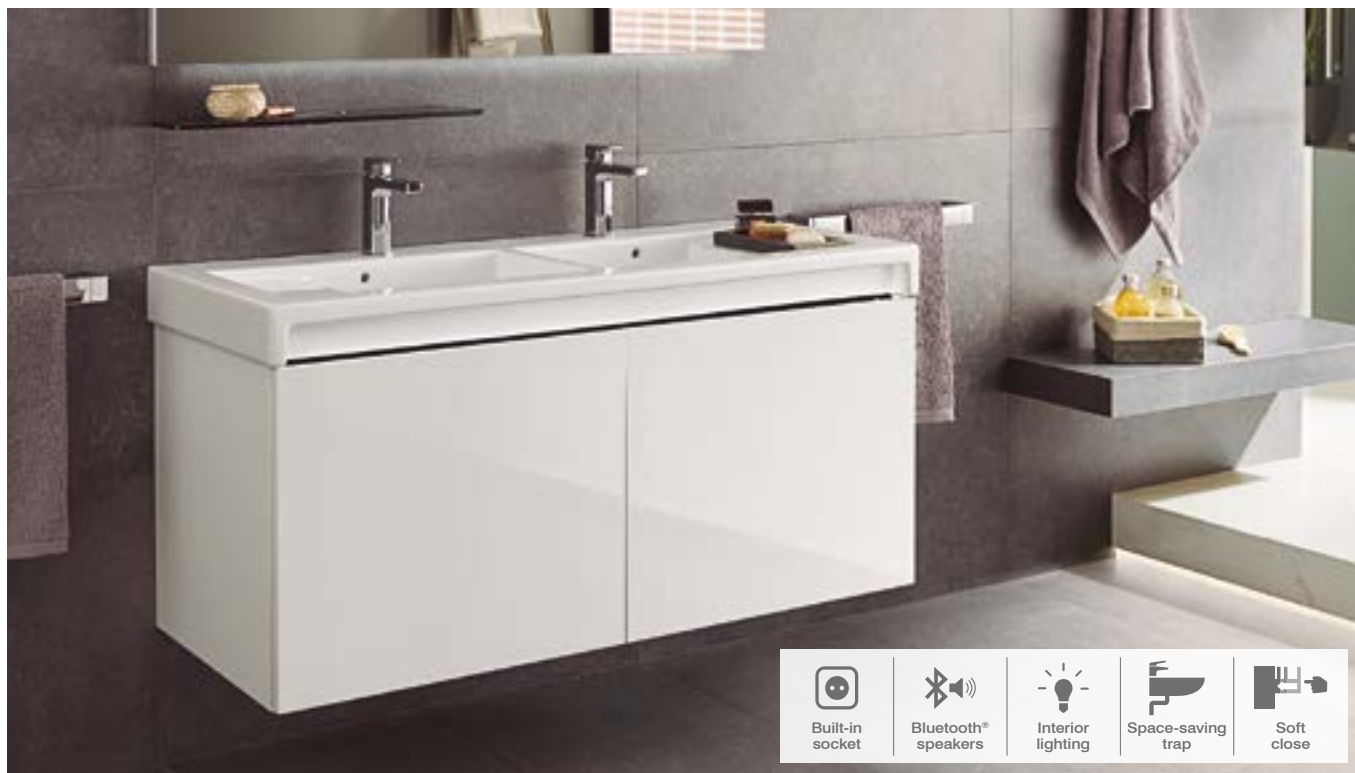

Victoria

<p>Wall-hung / pedestal / semipedestal basins</p> <p>A 65 56 52 B 51 46 41</p>	<p>WC</p> <p>78 66,5 37</p> <p>● 6/3 L</p>	<p>Single floorstanding WC</p> <p>← horizontal outlet ↓ vertical outlet</p> <p>38,5 A 35,5</p> <p>A ↓ 54 A ← 48,5</p>	<p>Wall-hung WC</p> <p>35 55,5 35,5</p>	<p>Bidet</p> <p>38,5 54,5 35,5</p>	<p>Wall-hung bidet</p> <p>25,5 54,5 35,5</p>
---	---	--	--	---	---

Complete your bathroom with the furniture of the Victoria-N collection (See p. 67)

Complete your bathroom with the furniture of the Victoria Basic collection (Ver p. 68)

Stratum

				
Built-in socket	Bluetooth® speakers	Interior lighting	Space-saving trap	Soft close