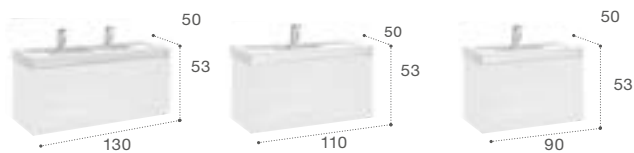

Finishes

Vitreous china available in White. Dimensions in cm.
See available complements on p. 69.