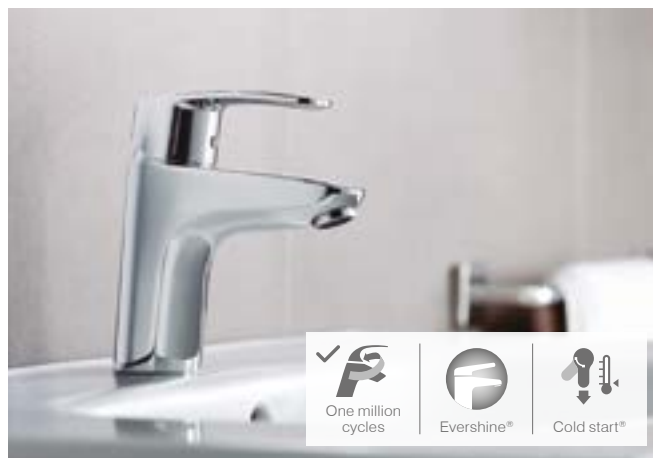

Monodin-N

Single-lever basin mixer with pop-up waste / retractable chain / smooth body ● ● 5 l/min	Single-lever basin mixer, smooth body, mezzo spout ● ● 5 l/min	Single-lever basin mixer, smooth body, mezzo plus spout ● ● 5 l/min
Single-lever basin mixer, smooth body, high neck ● ● 5 l/min	Single-lever bidet mixer with pop-up waste / retractable chain ● ● 5 l/min	
Wall-mounted single-lever bath-shower mixer	Wall-mounted single-lever shower mixer with optional shelf	Built-in single-lever bath-shower mixer
Built-in single-lever shower mixer	Built-in single-lever bath-shower mixer	Built-in single-lever shower mixer

Single-lever basin mixer with pop-up waste / retractable chain / smooth body ● ● 5 l/min	Single-lever bidet mixer with pop-up waste / retractable chain ● ● 5 l/min
Wall-mounted single-lever bath-shower mixer	Wall-mounted single-lever shower mixer
Built-in single-lever bath-shower mixer	Built-in single-lever shower mixer

● Cold Start. Dimensions in cm.