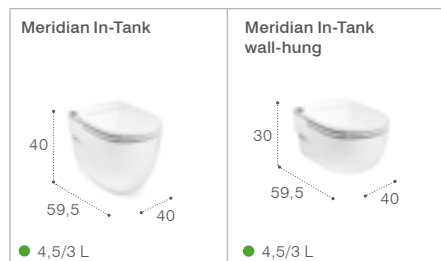

Available in white. Dimensions in cm.

In-Tank

The first toilet that does not require the installation of a cistern as the water tank is integrated in the bowl. An air injection system pushes the water from the tank towards the upper part of the bowl, thus providing a highly effective flush.