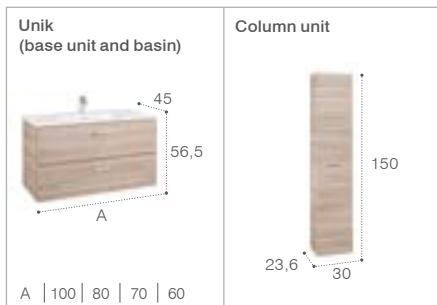

Mini

Finishes

			(Inside)	
gloss White	Birch	Cedar		Textile

Finishes

gloss White	textured Sand

Vitreous china available in White. Dimensions in cm. See available mirrors and complements on p. 69-70.

Vitreous china available in White. Dimensions in cm.