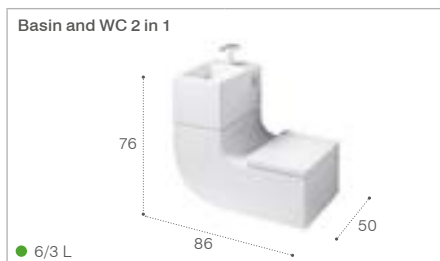

Available in white. Dimensions in cm.

In-Tank

The first toilet that does not require the installation of a cistern as the water tank is integrated in the bowl. An air injection system pushes the water from the tank towards the upper part of the bowl, thus providing a highly effective flush.