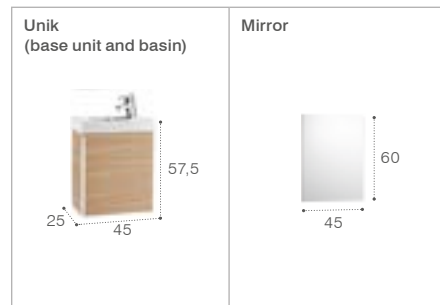

Mini

Finishes

			(Inside)	
gloss White	Birch	Cedar		Textile

Finishes

gloss White	textured Sand

Vitreous china available in White. Dimensions in cm. See available mirrors and complements on p. 69-70.

Vitreous china available in White. Dimensions in cm.